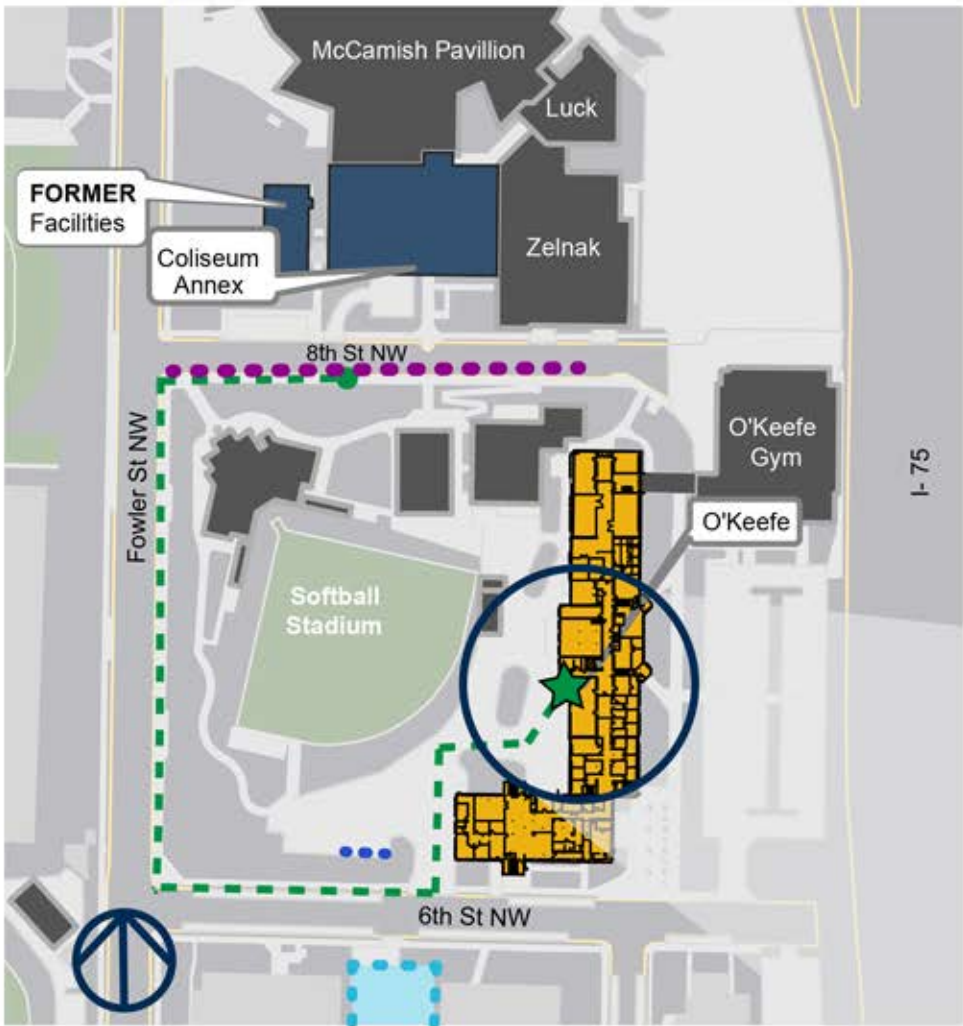

O'Keefe Building

151 Sixth Street NW
 3rd Floor
 Atlanta, GA 30332-0351

LEGEND

- Metered Parking
- LIMITED Metered Parking (Shared with residential buildings and paid via the Parkmobile app ONLY)
- - - Pedestrian path to O'Keefe Building
- - - Route to Elevator
- Elevator to 3rd Floor
- 5 Metered Parking Spaces (paid via the Parkmobile app ONLY)
- 15 MIN. Loading/Unloading
-  Accessible parking, 1 visitor & 1 permit
- ★ Accessible entrance to D&C at O'Keefe
- **NEW** Facilities D&C location
- Former Facilities D&C location